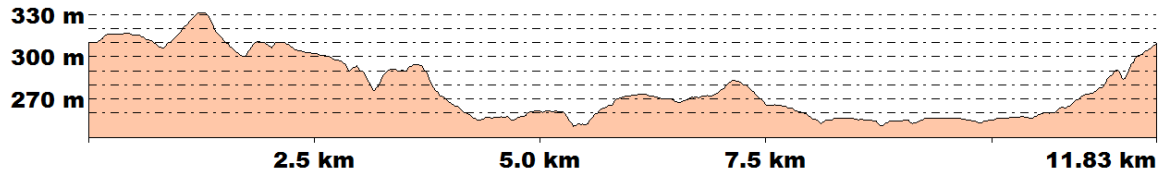

Beeton 12K TT (2 Loops)

From Pos: 598317.221, 4877425.925

To Pos: 598317.221, 4877425.925