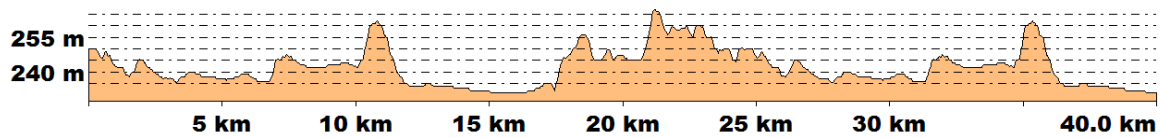

## Bradford 15K TT

From Pos: 608270.796, 4887206.671

To Pos: 608295.456, 4887083.368