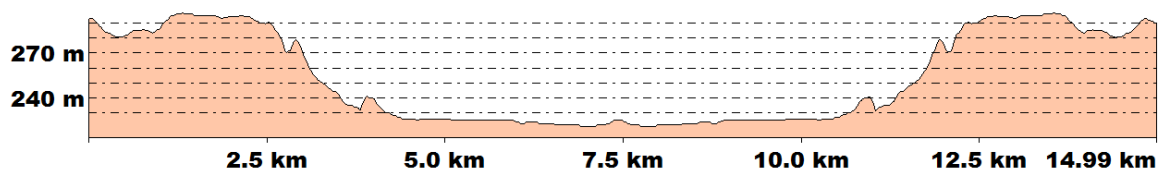

## Bradford 15K TT

From Pos: 608270.796, 4887206.671

To Pos: 608295.456, 4887083.368