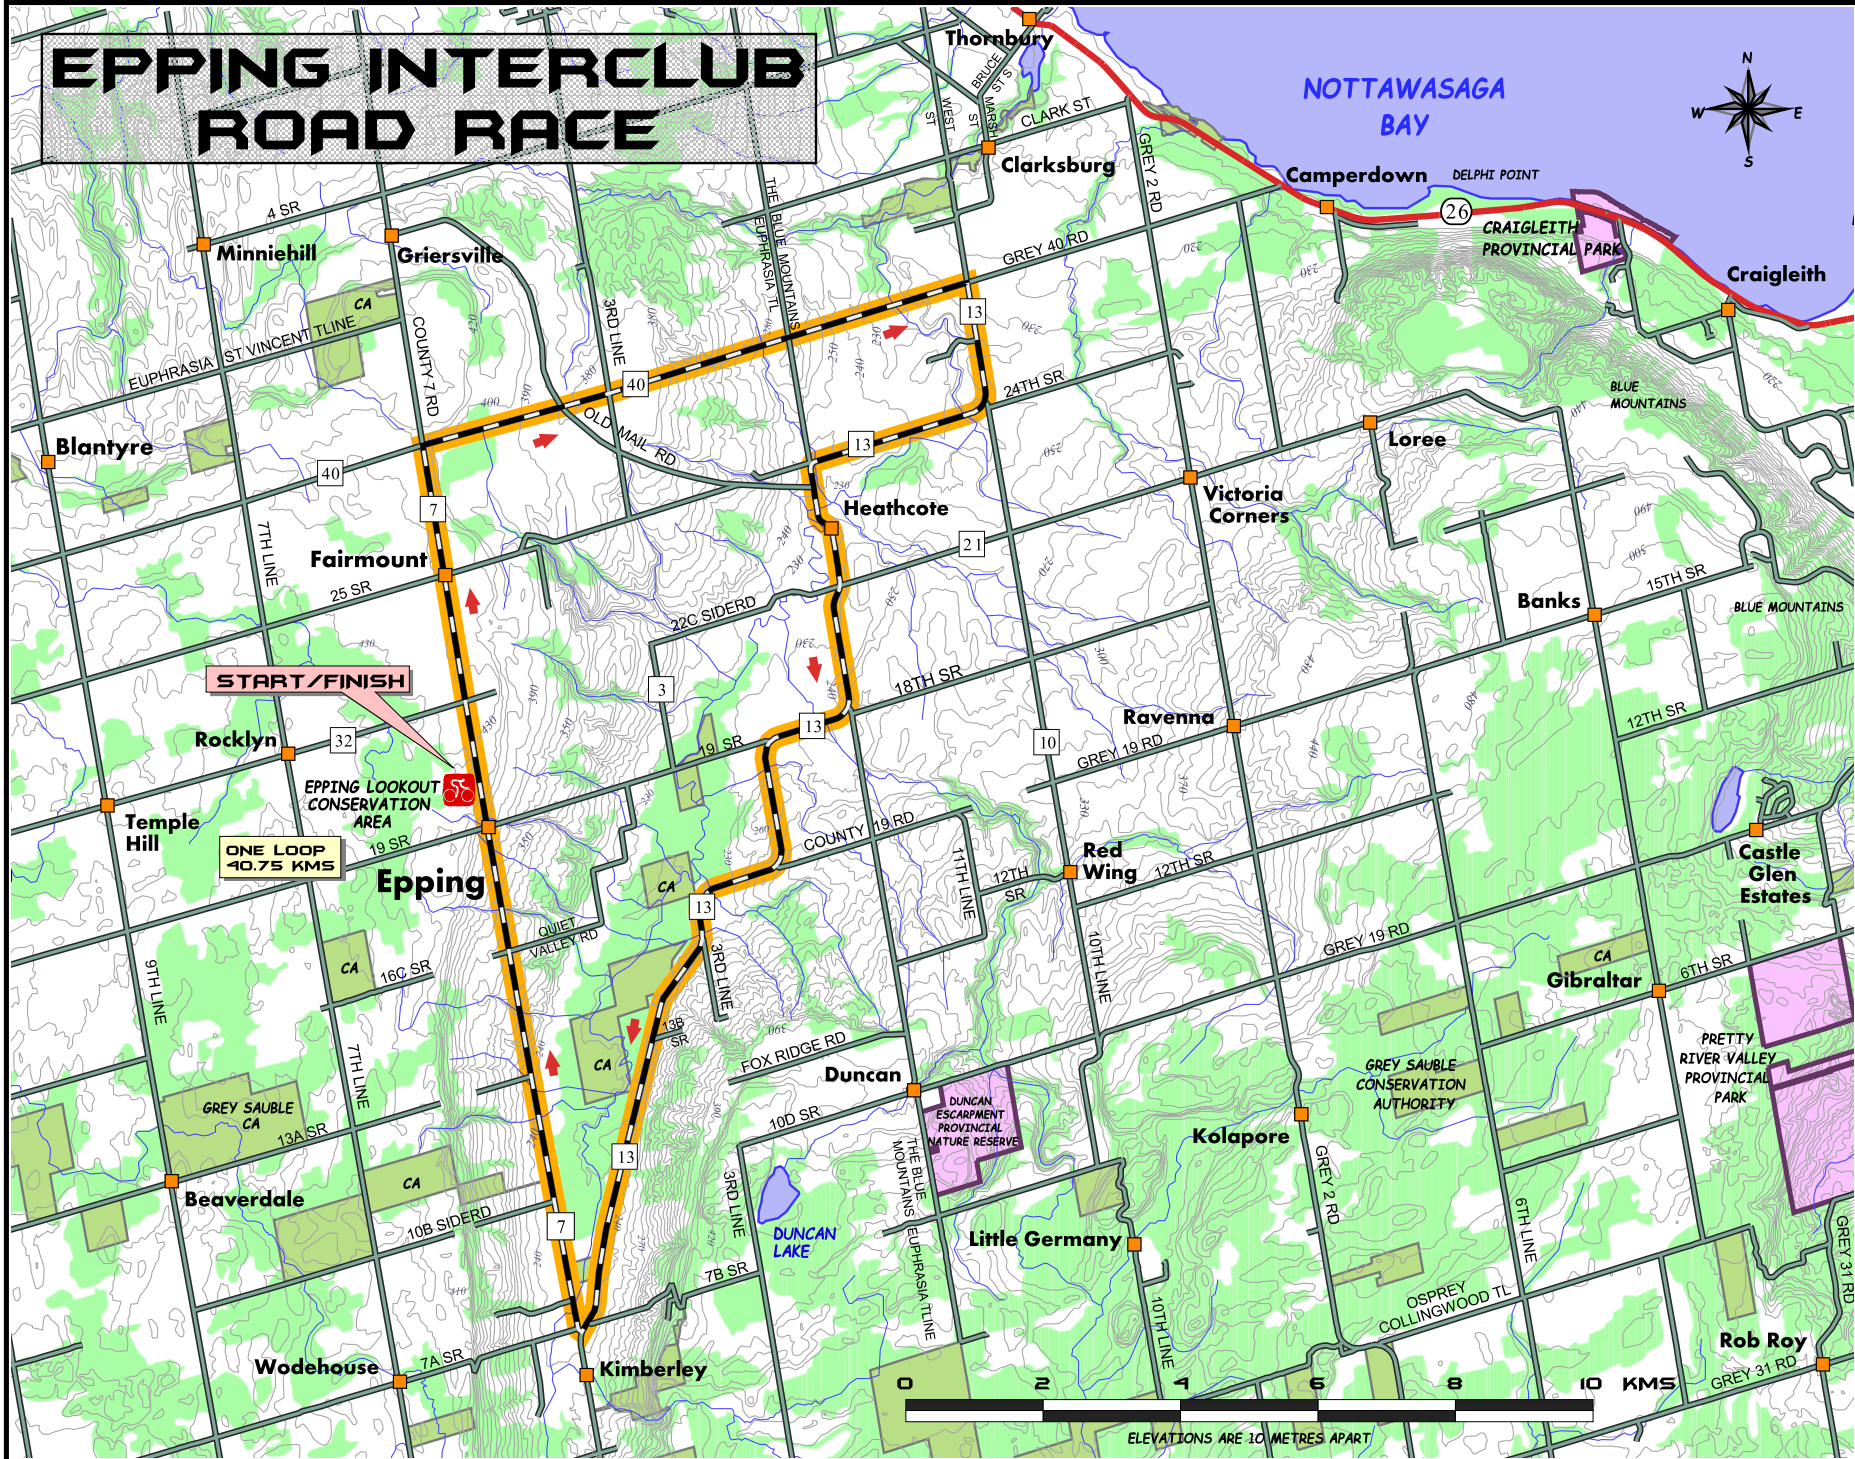

EPPING INTERCLUB ROAD RACE

START/FINISH

**ONE LOOP
40.75 KMS**

0 2 4 6 8 10 KMS

ELEVATIONS ARE 10 METRES APART